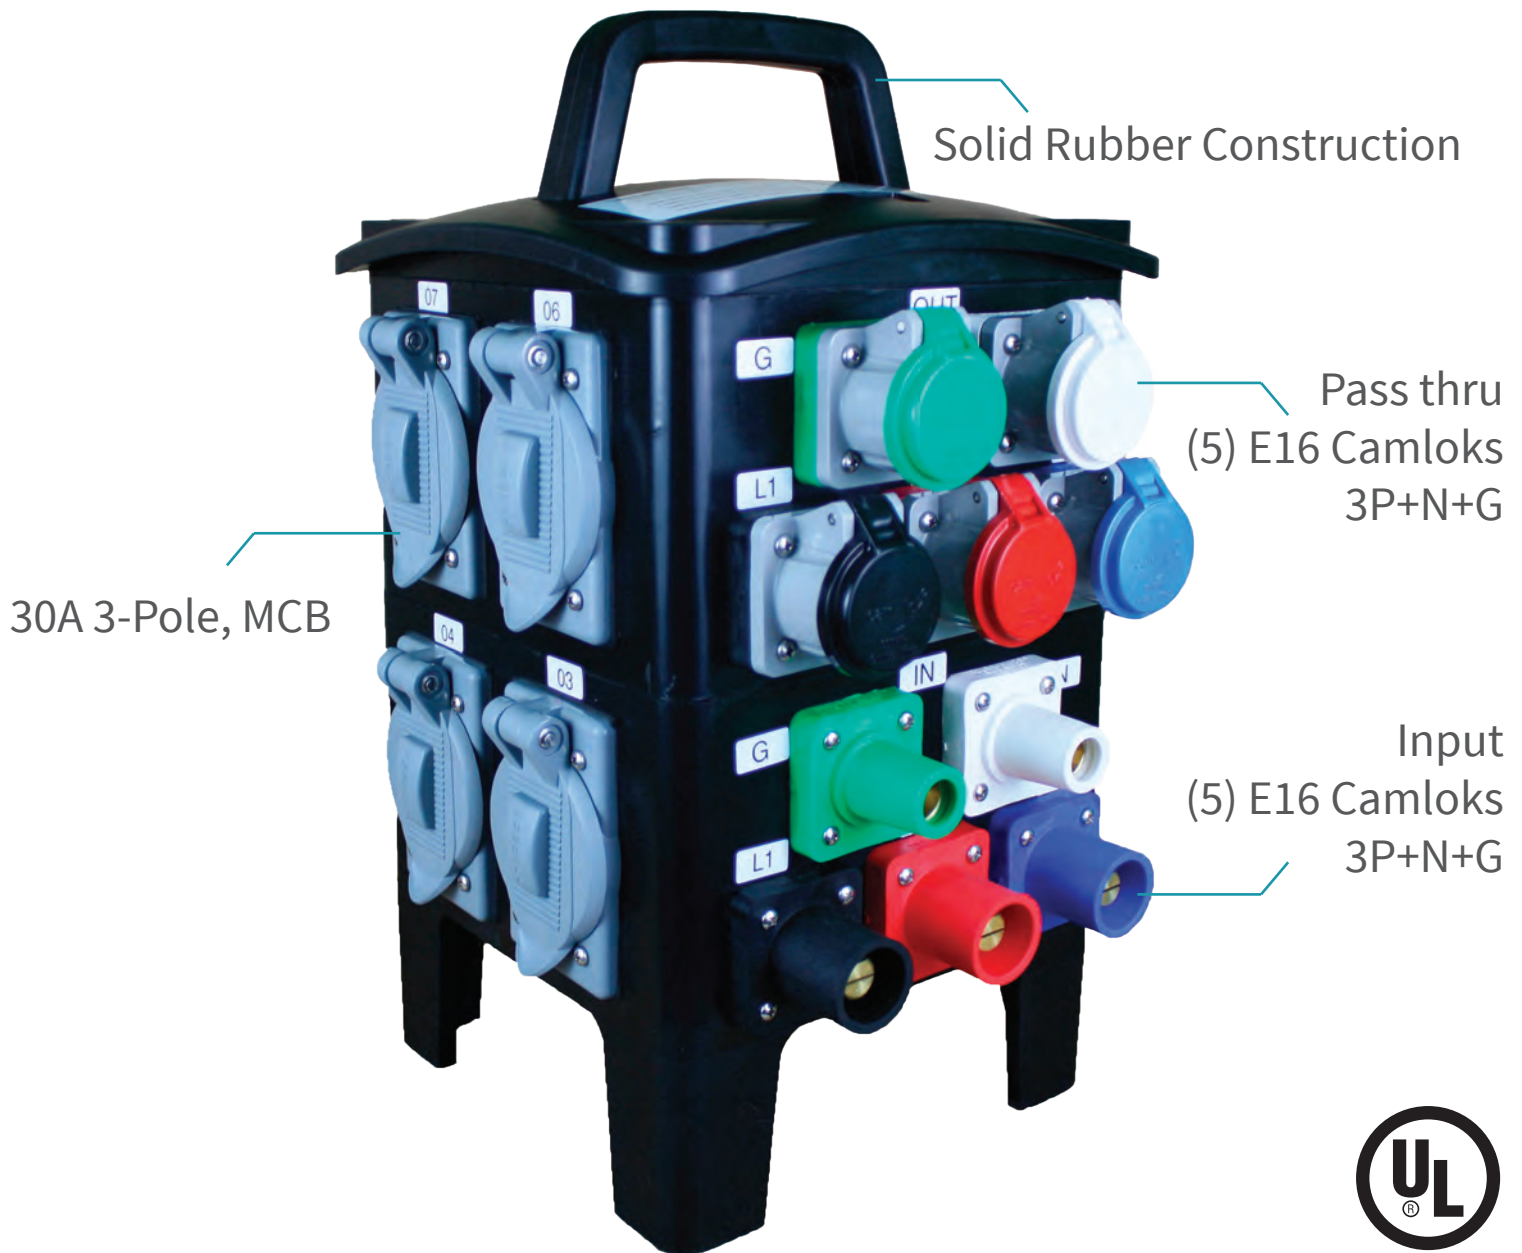

- 649230CC -

Power Distribution Units (PDU)

300A, 3 Phase, 3 Pole, 5 Wire

NEMA 3R

Walther Electric provides power distribution systems for Refrigeration, Process Equipment, Heating, Wastewater Treatment and Temporary Portable Power.

- Rugged, weather resistant molded rubber enclosure for Indoor/Outdoor use (NEMA 3R)
- All output connectors are circuit breaker protected for added safety
- Compact, stack-able for easy storage & convenient portability

SPECIFICATIONS

Rating	300A, 120/208VAC 3P+N+G
Environmental Rating	NEMA 3R
Input	(5) E16 Camlocks, 3P+N+G
Pass thru	(5) E16 Camlocks, 3P+N+G
Output	(6) 30A L21-30R, 3P+N+G (1) 20A 5-20 Duplex
Overcurrent Protection	(6) 30A 3-Pole, MCB (1) 20A 1-Pole, MCB
Approximate Dimensions	L 11" W 12" H 25"
Approximate Weight	32 lbs

ACCESSORIES

NEMA 3R